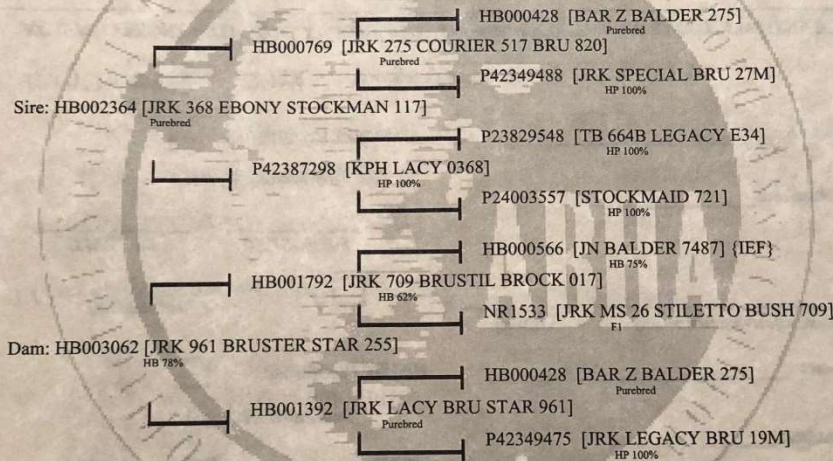

SPECIAL FORCES PEDIGREE

certificate of entry

American Black Hereford Record

This is to certify that the pedigree of

REGISTRY # **HB005296** CALVED **Mar 27, 2014**
 NAME **GUYBRO SPECIAL FORCES 0911B**
 TATTOO RE: **439** LE: **JRK** HERD ID: **439**
 BREEDER **KROENING BLACK HEREFORDS**
 DATE OF OWNERSHIP **May 02, 2018** PRESENT OWNER(S) **LEGACY LIVESTOCK LLC**

Issued **May 07, 2018**
 SEX **Bull**
 Purebred
HOMOBBLACK
 BREEDER NUMBERS
KROENI
2340

NAME: GUYBRO SPECIAL FORCES 0911B		REGISTRY NO: HB005296								MATERNAL RECORDS			
PEDIGREE RELATIONSHIP	PRODUCTION RECORDS										MATERNAL RECORDS		
	CALVING EASE		BIRTH		WEANING		YEARLING		SCROTAL	C.E.	WEANING		
	SCORE	HERDS	WEIGHT	HERDS	WEIGHT	HERDS	WEIGHT	HERDS	CIRCUMFERENCE	HERDS	PROG	DAUGHTER	DAUGHTER
SUBJECT ANIMAL	1		96	# Contemps	659	# Contemps	1023	# Contemps	0				
SUBJECT ANIMALS	1.0	2	72.0	34	110.91	32	100.62	31				1	
PROGENY		10	90.7	10	95.9	8	94.5	6				1	
SIRE'S PROGENY	1.0	2	86.8	2	609.9	15	966.3	11				2	5
DAM'S PROGENY	1.0	1	83.8	1	579.8	3	1023.0	1				8	
EPD/ACC	BIRTH WEIGHT	WEAN WEIGHT	MAT MILK	MAT M&G	SCROTAL CIRCUM	YEARLING WEIGHT	ADDITIONAL INFORMATION						
SUBJECT ANIMAL	3.71	56.02	23.78	51.79		88.12	H/P/S/D	Polled					
SIRE	0.32	0.21	0.05			0.26	COLOR	BWF					
DAM	5.10	49.44	22.89	47.61		97.66	FRAME SCORE	0					
PATERNAL GRANDSIRE	0.51	0.39	0.05			0.41	BIRTH TYPE	Single					
MATERNAL GRANDSIRE	2.23	53.37	24.68	51.37		94.25	WEANING MGT CODE	1					
GRANDSIRE	0.25	0.17	0.06			0.23	YEARLING MGT CODE	1					
	3.61	45.07	27.12	49.66		73.79							
	0.36	0.27	0.07			0.31							
	2.08	62.30	21.86	53.01		88.90							
	0.36	0.26	0.08			0.32							